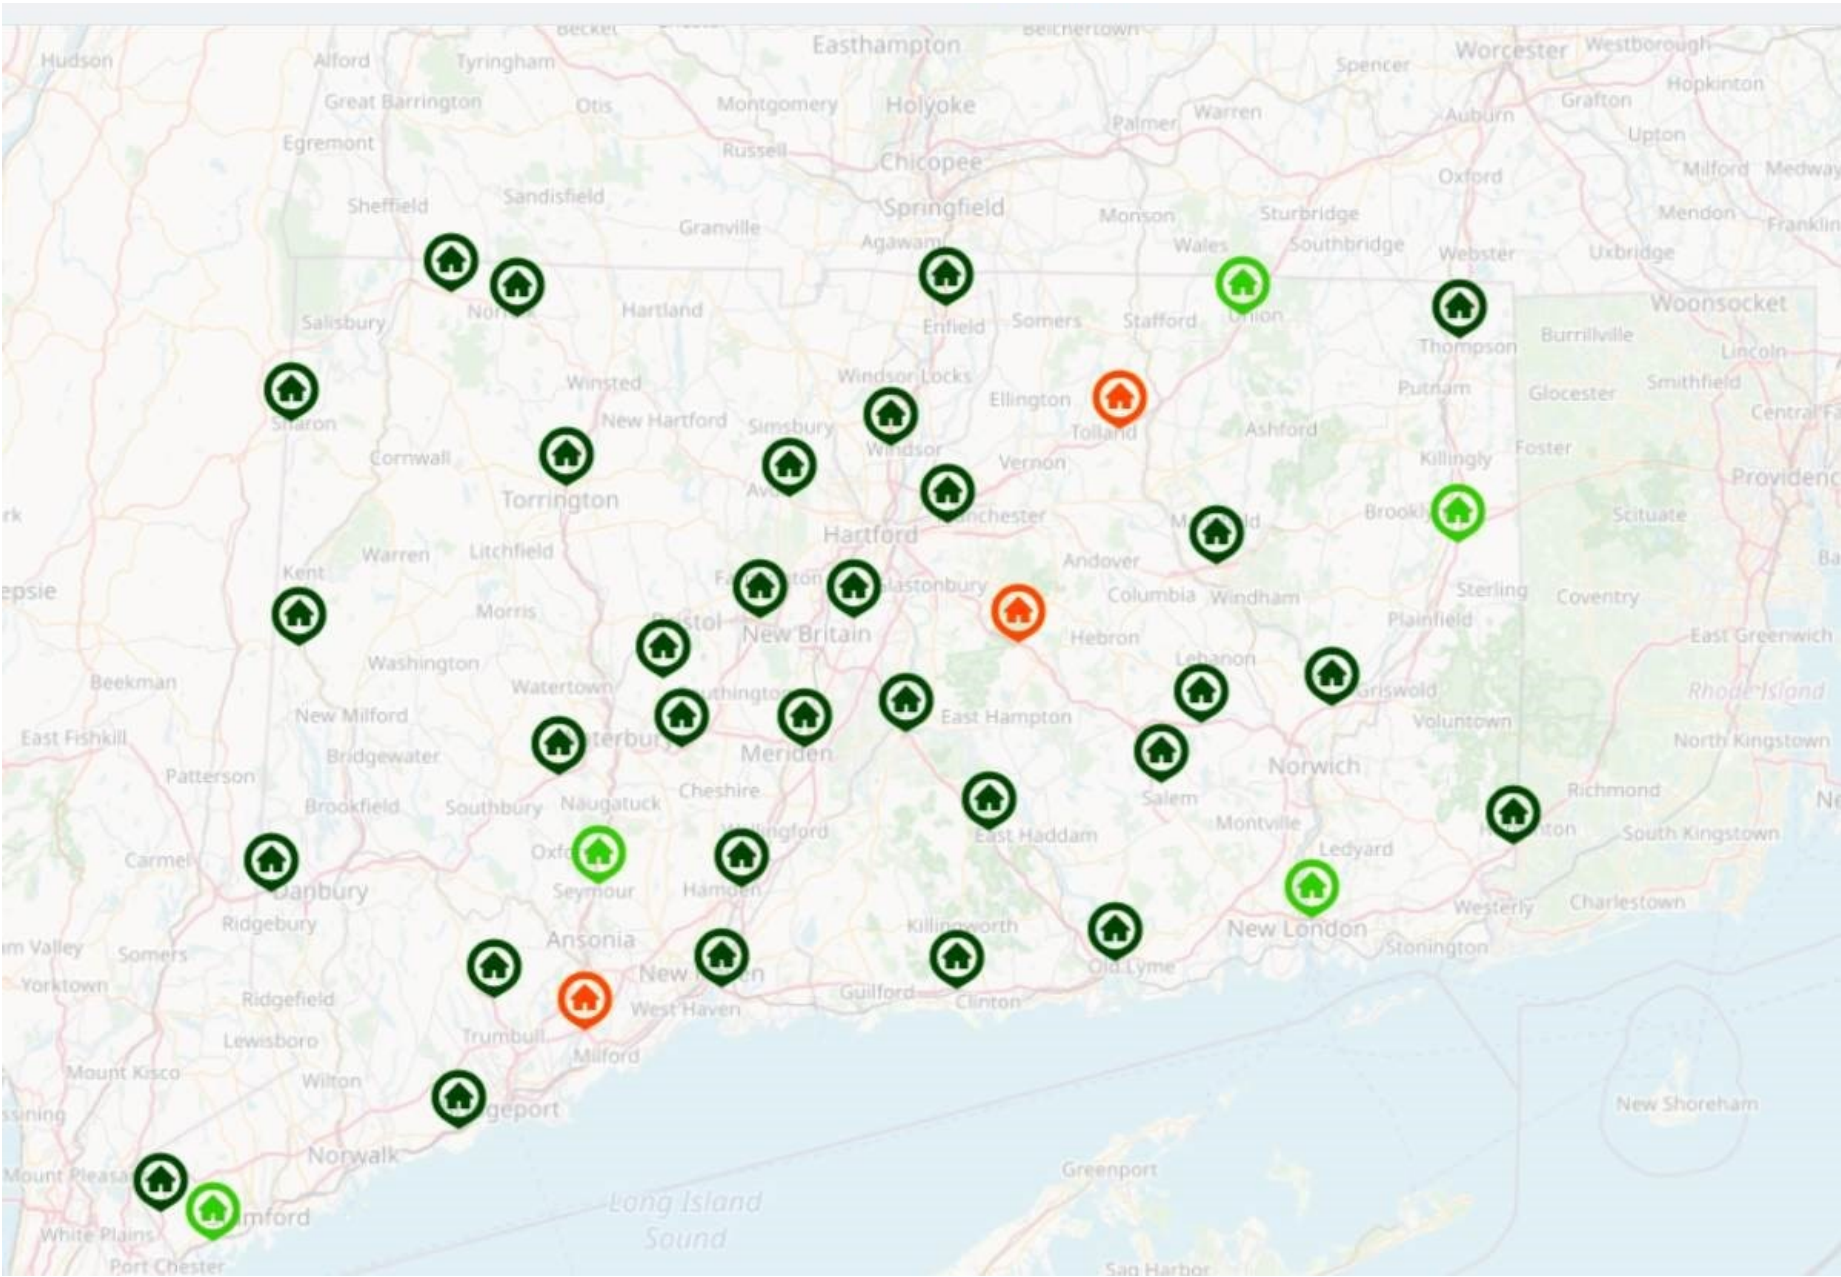

# CT Department of Transportation—Road Weather Information System

39 stations—updated December 2021.

To gain access to the system, please contact Aidan Neely at [aidan.neely@ct.gov](mailto:aidan.neely@ct.gov)